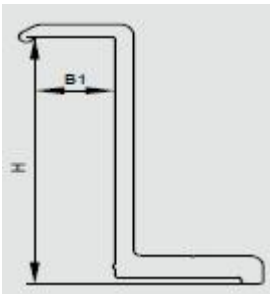

RS1 Universal End and Mid Clamp 30 – 50mm Silver

Specs:

Clip Type:199

Clip H:60 mm

Clip B1:36.5 mm

Clip Colour:Silver

Renusol GmbH based in Cologne (Germany) and is among the fastest growing businesses on the European market for PV mounting systems. The manufacturer of high-quality mounting solutions is successful with its 4 core mounting options, VarioSole, MetaSole, InterSole and ConSole in many European countries.

Price: R23.75 Excl VAT